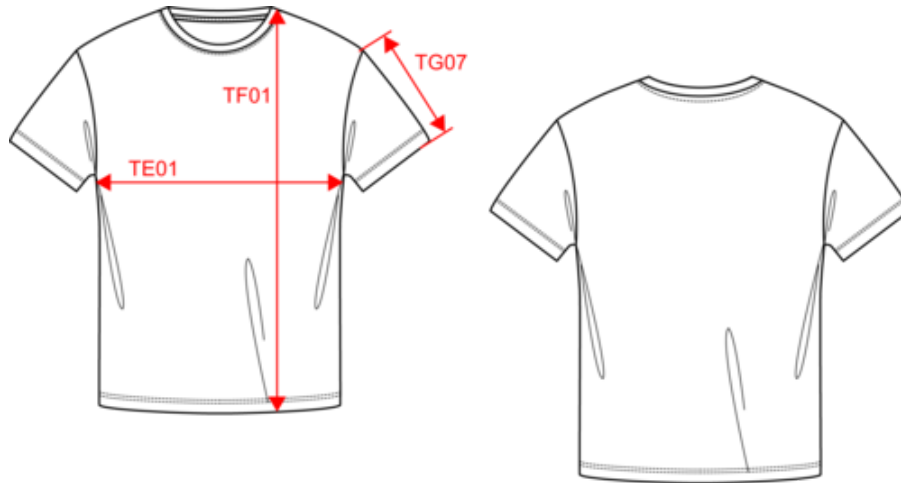

WK306

Men's antibacterial short-sleeved t-shirt

65% polyester / 35% combed cotton. Vortex anti-pilling yarn. Enzyme and silicone wash. Jersey fabric. Antibacterial treatment. Straight fit. Washable at 60°C. Round neckline with contrasting taped neck in a jersey knit. 1x1 ribbed neckline. Twin-needle finish on the cuffs and bottom hem. Tear Away brand label for easy decoration access.

WK306

Men's antibacterial short-sleeved t-shirt

Dimensions (cm)

| Measurements in cm | S | M | L | XL | XXL | 3XL | 4XL | 5XL |
|---|-------|-------|-------|-------|-------|-------|-------|-------|
| TE01 - 1/2 chest width at 1.5cm below armhole | 51.00 | 54.00 | 57.00 | 60.00 | 63.00 | 66.00 | 69.00 | 72.00 |
| TF01 - Total height from HSP | 70.00 | 72.00 | 74.00 | 76.00 | 78.00 | 80.00 | 82.00 | 84.00 |
| TG07 - Short sleeve length | 22.00 | 22.75 | 23.50 | 24.25 | 25.00 | 25.75 | 26.50 | 27.25 |